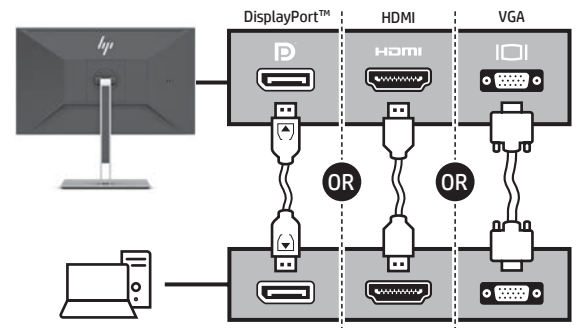

Quick Setup

Optimum Resolution:
60.5 cm (23.8 in) 1920 × 1080 @ 60 hz

1 A

B

C

D

E

2