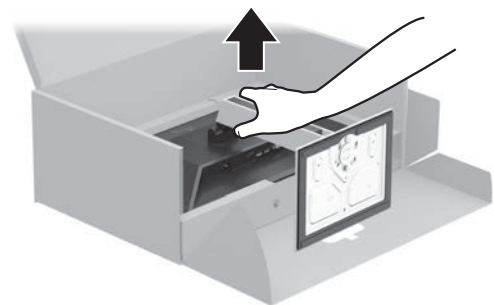

Quick Setup

Optimum Resolution:
60.5 cm (23.8 in) 1920 × 1080 @ 60 hz

1 A

B

C

D

E

2