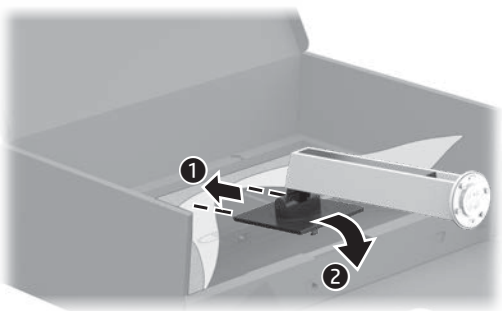

Quick Setup

Optimum Resolution:
60.5 cm (23.8 in) 1920 × 1080 @ 60 hz

1 A

B

C

D

E

2