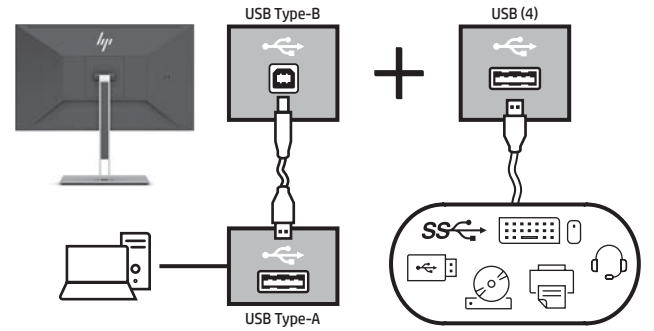

Quick Setup

Optimum Resolution:
60.5 cm (23.8 in) 1920 × 1080 @ 60 hz

1 A

B

C

D

E

2

3

4

5

6

www.hp.com/support