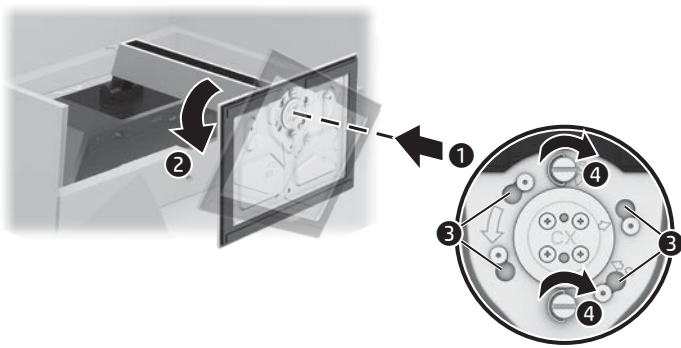

Quick Setup

Optimum Resolution:
60.5 cm (23.8 in) 1920 × 1080 @ 60 hz

1 A

B

C

D

E

2