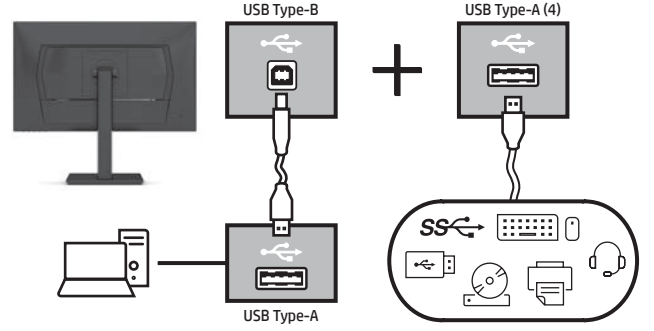

Quick Setup

Optimum Resolution:

60.45 cm (23.8 in) 1920 × 1080 @ 60 hz

54.61 cm (21.5 in) 1920 × 1080 @ 60 hz

1 A

B

C

D

E

2

3

4

5

6

www.hp.com/support

Go to www.hp.com/support to locate your user guide, drivers, and software.

انتقل إلى www.hp.com/support للعثور على دليل المستخدم والبرامج وبرامج التشغيل.

Kunjungi www.hp.com/support untuk menemukan panduan pengguna, driver, dan perangkat lunak Anda.

Отйдите на www.hp.com/support, за да изтеглите ръководството за потребителя, драйвери и софтуер.

Přejděte na stránku www.hp.com/support, na které vyhledejte uživatelskou příručku, ovladače a software.

Gå til www.hp.com/support for at finde din brugervejledning, drivere og software.

Gehen Sie auf www.hp.com/support, um Ihr Benutzerhandbuch, Treiber und Software zu finden.

Minge veebilehele www.hp.com/support, et leida oma kasutusjuhend, draiverid ja tarkvara.

Vaya a www.hp.com/support para localizar su guía del usuario, controladores y software.

Μεταβείτε στη διεύθυνση www.hp.com/support για να βρείτε τον οδηγό χρήσης, προγράμματα οδηγής και λογισμικό.

Rendez-vous sur www.hp.com/support pour accéder au manuel de l'utilisateur, aux pilotes et aux logiciels.

Visitare la pagina www.hp.com/support per individuare la guida per l'utente, i driver e il software in uso.

Пайдаланушы нұсқаулығын, драйверлерді және бағдарламалық құралды табу үшін, www.hp.com/support сілтемесіне өтіңіз.

Lai atrastu lietošanas rokasgrāmatu, draiverus un programmatūru, apmeklējiet vietni www.hp.com/support.

Eikite adresu www.hp.com/support ir susiraskite savo naudotojo vadovą, tvarkykles bei programinę įrangą.

A felhasználói útmutatók, illesztőprogramok és szoftverek megkereséséhez lépjen a www.hp.com/support oldalra.