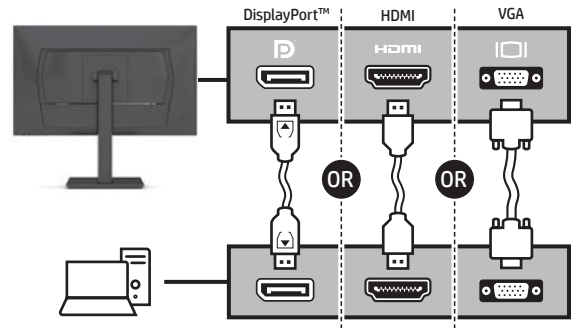

Quick Setup

Optimum Resolution:

60.45 cm (23.8 in) 1920 × 1080 @ 60 hz

54.61 cm (21.5 in) 1920 × 1080 @ 60 hz

1 A

B

C

D

E

2

3

4

5

6

www.hp.com/support

Go to www.hp.com/support to locate your user guide, drivers, and software.

انتقل إلى www.hp.com/support للعثور على دليل المستخدم والبرامج وبرامج التشغيل.

Kunjungi www.hp.com/support untuk menemukan panduan pengguna, driver, dan perangkat lunak Anda.

Отйдите на www.hp.com/support, за да изтеглите ръководството за потребителя, драйвери и софтуер.

Přejděte na stránku www.hp.com/support, na které vyhledejte uživatelskou příručku, ovladače a software.

Gå til www.hp.com/support for at finde din brugervejledning, drivere og software.

Gehen Sie auf www.hp.com/support, um Ihr Benutzerhandbuch, Treiber und Software zu finden.

Minge veebilehele www.hp.com/support, et leida oma kasutusjuhend, draiverid ja tarkvara.

Vaya a www.hp.com/support para localizar su guía del usuario, controladores y software.

Μεταβείτε στη διεύθυνση www.hp.com/support για να βρείτε τον οδηγό χρήσης, προγράμματα οδηγής και λογισμικό.

Rendez-vous sur www.hp.com/support pour accéder au manuel de l'utilisateur, aux pilotes et aux logiciels.

Visitare la pagina www.hp.com/support per individuare la guida per l'utente, i driver e il software in uso.

Пайдаланушы нұсқаулығын, драйверлерді және бағдарламалық құралды табу үшін, www.hp.com/support сілтемесіне өтіңіз.

Lai atrastu lietošanas rokasgrāmatu, draiverus un programmatūru, apmeklējiet vietni www.hp.com/support.

Eikite adresu www.hp.com/support ir susiraskite savo naudotojo vadovą, tvarkykles bei programinę įrangą.

A felhasználói útmutatók, illesztőprogramok és szoftverek megkereséséhez lépjen a www.hp.com/support oldalra.