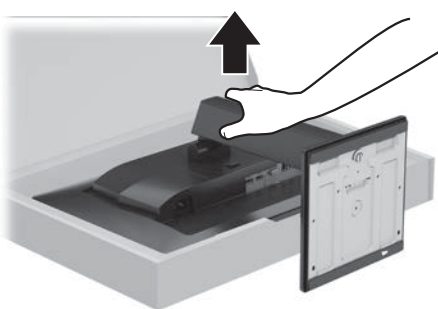

Quick Setup

Optimum Resolution:

60.45 cm (23.8 in) 1920 × 1080 @ 60 hz

54.61 cm (21.5 in) 1920 × 1080 @ 60 hz

1 A

B

C

D