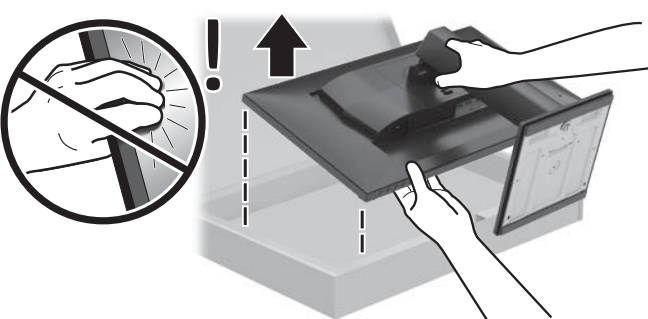

Quick Setup

Optimum Resolution:

60.45 cm (23.8 in) 1920 × 1080 @ 60 hz

54.61 cm (21.5 in) 1920 × 1080 @ 60 hz

1 A

B

C

D

E

2

3

4

5

6

www.hp.com/support

Go to www.hp.com/support to locate your user guide, drivers, and software.

انتقل إلى www.hp.com/support للعثور على دليل المستخدم والبرامج وبرامج التشغيل.

Kunjungi www.hp.com/support untuk menemukan panduan pengguna, driver, dan perangkat lunak Anda.

Отйдите на www.hp.com/support, за да изтеглите ръководството за потребителя, драйвери и софтуер.

Přejděte na stránku www.hp.com/support, na které vyhledejte uživatelskou příručku, ovladače a software.

Gå til www.hp.com/support for at finde din brugervejledning, drivere og software.

Gehen Sie auf www.hp.com/support, um Ihr Benutzerhandbuch, Treiber und Software zu finden.

Minge veebilehele www.hp.com/support, et leida oma kasutusjuhend, draiverid ja tarkvara.

Vaya a www.hp.com/support para localizar su guía del usuario, controladores y software.

Μεταβείτε στη διεύθυνση www.hp.com/support για να βρείτε τον οδηγό χρήσης, προγράμματα οδηγής και λογισμικό.

Rendez-vous sur www.hp.com/support pour accéder au manuel de l'utilisateur, aux pilotes et aux logiciels.

Visitare la pagina www.hp.com/support per individuare la guida per l'utente, i driver e il software in uso.

Пайдаланушы нұсқаулығын, драйверлерді және бағдарламалық құралды табу үшін, www.hp.com/support сілтемесіне өтіңіз.

Lai atrastu lietošanas rokasgrāmatu, draiverus un programmatūru, apmeklējiet vietni www.hp.com/support.

Eikite adresu www.hp.com/support ir susiraskite savo naudotojo vadovą, tvarkykles bei programinę įrangą.

A felhasználói útmutatók, illesztőprogramok és szoftverek megkereséséhez lépjen a www.hp.com/support oldalra.