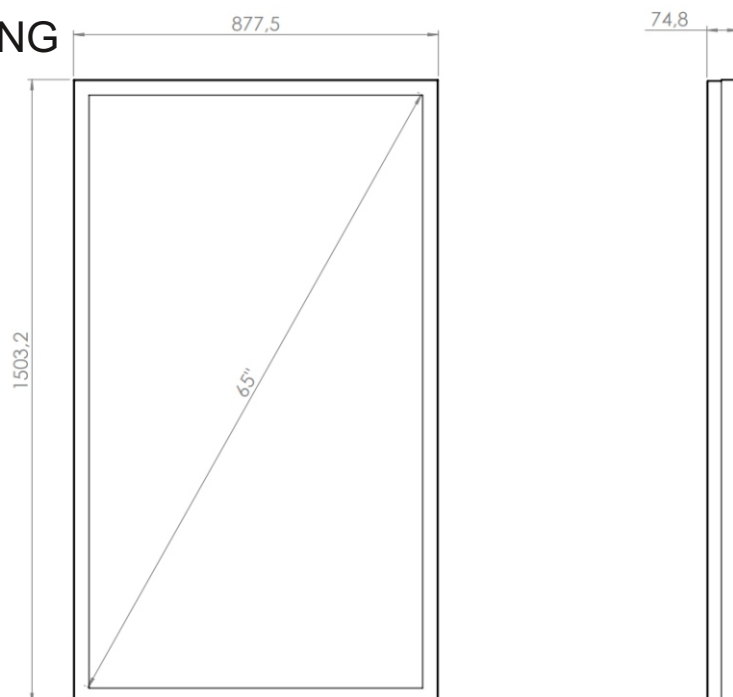

Ceiling casing

Light up your store window. Our ceiling casing is designed for information and advertising in store windows and public spaces. With chamfered edges and a clean backside will fit in to various environments . No visible cables and easy to install. Create your own style with different colors of powder coating.

TECHNICAL DRAWING

SPECIFICATION

Features

- No visible cables
- Covered from side and back
- Cable outlets on top
- Optimized air ventilation for portrait mode
- Chambered edges

Mounting option

- Ceiling mount
- Wire