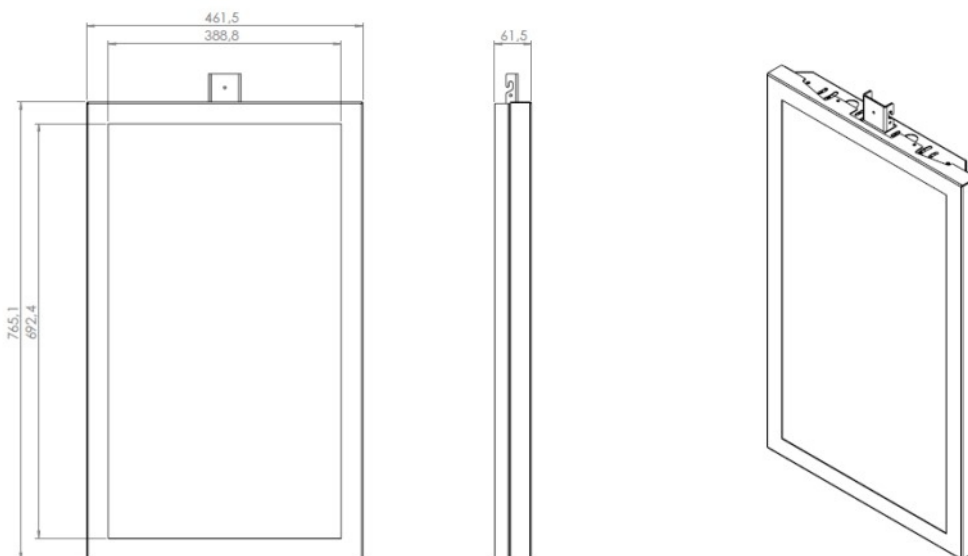

Light up your store window. Our Ceiling casing is designed for information and advertising in store windows and public spaces. With chamfered edges and a clean backside will fit into various environments. No visible cables and easy to install. Create your own style with different colors.

TECHNICAL DRAWING

SPECIFICATION

Features

No visible cables
Cable outlets on top
Covered from side and back
Mounted with Ceiling or Wire

Material options

Powder coated metal

Display options

VESA 200x200 / 300x300 /
400x400