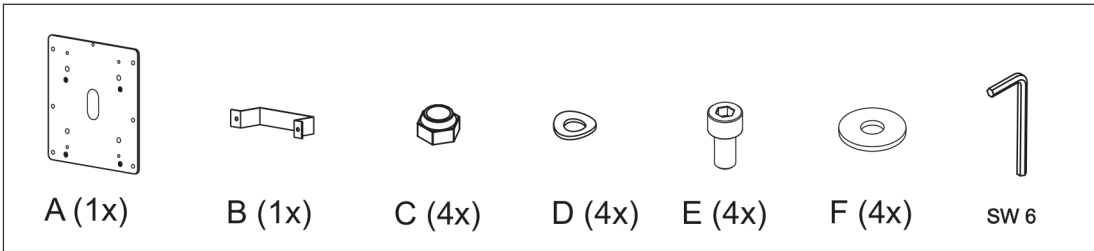

M Projector Holder Adapter Plate Motorized Mount HD

1

2