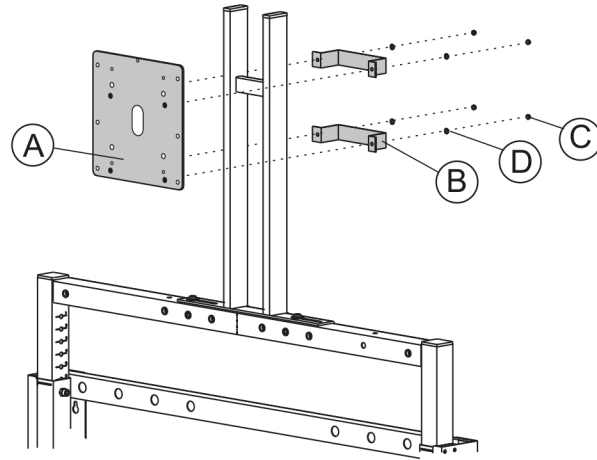

M Projector Holder Adapter Plate Motorized Mount HD

1

2